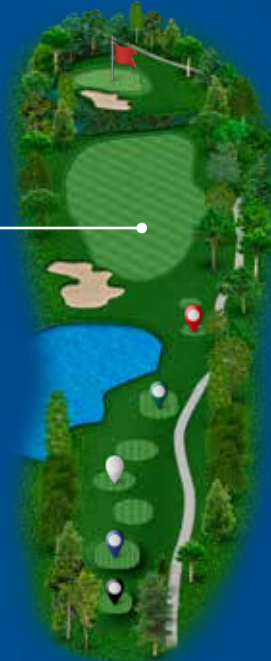

10 HOLE TEN

PAR 4

HPC 11

Great birdie opportunity if you're in position. Keep it in play off the tee by cheating left side. Pro tip, big hitters typically go with an iron from the tee. It's a small green with trouble surrounding, so tread carefully.

- 214
- 200
- 175
- 150
- 80

● 364

● 350

○ 325

● 300

● 230

11 HOLE ELEVEN

PAR 3