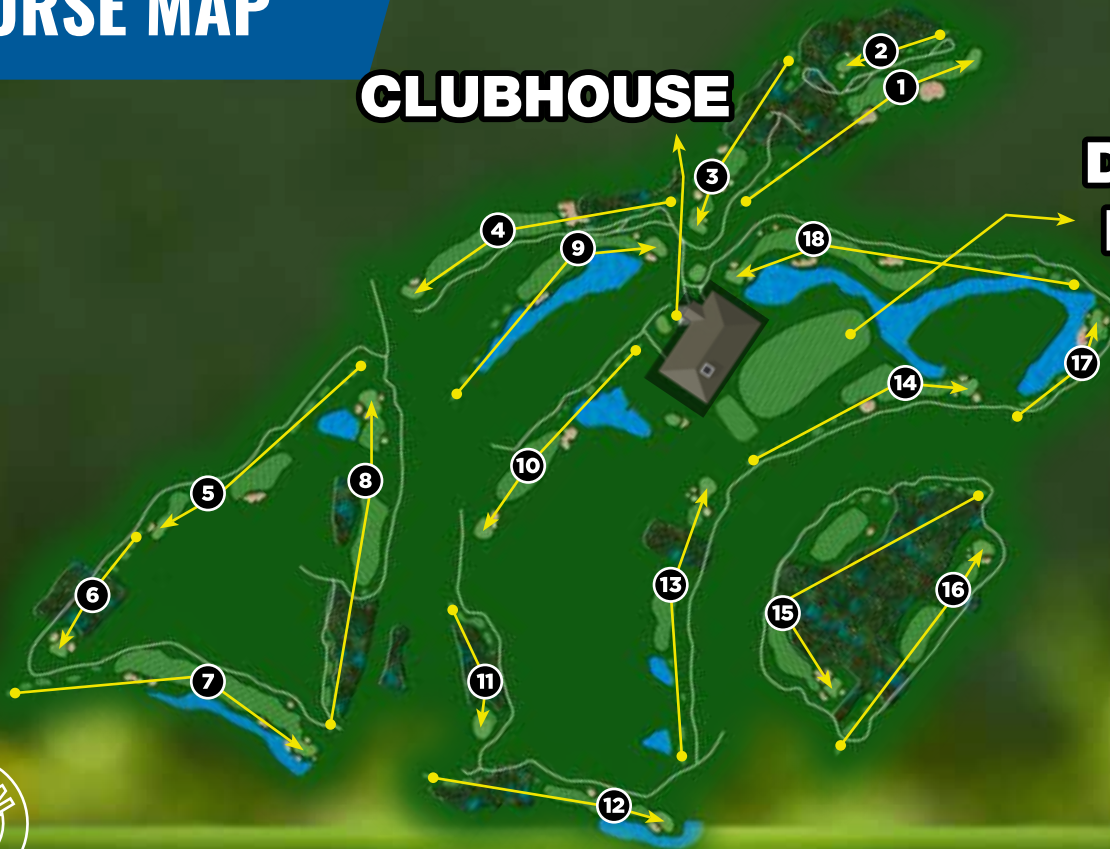

COURSE MAP

CLUBHOUSE

DRIVING RANGE

ST JAMES
BAY
GOLF & PICKLEBALL RESORT
CAMDENVILLE, FL

SCORECARD BACK NINE

I N I T I A L	10	11	12	13	14	15	16	17	18	IN	TOT	HCP	NET
	364	210	388	439	384	542	396	204	572	3499	7002		
	350	183	337	420	346	522	353	168	542	3084	6376		
	352	166	313	391	318	473	306	146	518	3221	5820		
	300	165	292	337	285	439	285	121	489	2713	5300		
	230	132	213	300	259	332	210	99	380	2155	4209		
	11	15	7	1	13	3	5	17	9				
	4	3	4	4	4	5	4	3	5	36	72